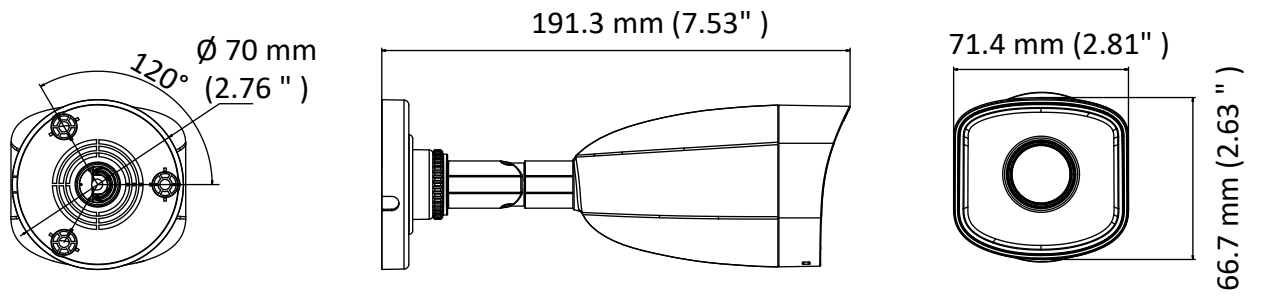

API	ONVIF (PROFILE S, PROFILE G), ISAPI
Simultaneous Live View	Up to 6 channels
User/Host	Up to 32 users 3 levels: Administrator, Operator, and User
Client	iVMS-4200, Hik-Connect, iVMS-5200
Web Browser	IIE7+, Chrome18-42, Firefox5.0+, Safari5.02+
Interface	
Communication Interface	1 RJ45 10M/100M self-adaptive Ethernet port
General	
Operating Conditions	-30 °C to 50 °C (-22 °F to 122 °F), humidity: 95% or less (non-condensing)
Power Supply	12 VDC ± 25%, 5.5 mm coaxial power plug PoE (802.3af, class 3)
Power Consumption and Current	12 VDC, 0.4 A, Max: 5 W PoE: (802.3af, 36 V to 57 V), 0.2 A to 0.13 A, Max: 7 W
Protection Level	IP67 TVS 2000V lightning protection, surge protection and voltage transient protection
Material	Metal & Plastic
Dimensions	Camera: Ø 70 mm × 191.3mm (Ø 2.7" × 7.5") With package: 216 mm × 121 mm × 118 mm (8.5" × 4.8" × 4.6")
Weight	Camera: Approx. 280 g (0.62 lb.) With package: Approx. 530 g (1.17 lb.)

Available Model

IPC-B120H (2.8 mm), IPC-B120H (4 mm), IPC-B120H (6 mm)

Dimension

Accessory

DS-1280ZJ-XS
Junction Box